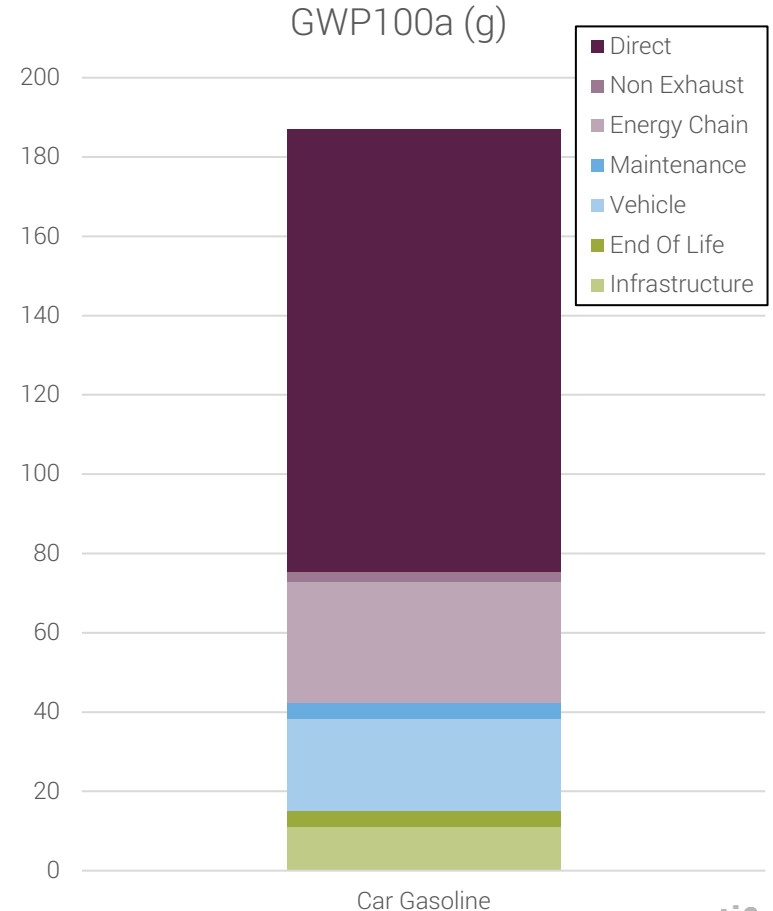

Life Cycle Assessment

- Calculate emissions
  - Vehicle production
  - Infrastructure
  - Direct emissions
  - Maintenance
  - Disposal
- Breakdown per kilometre